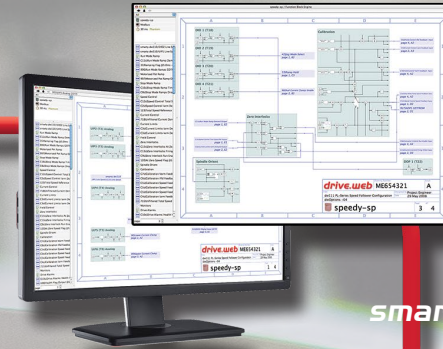

Distribute our *savvyPanel Touch* screens around your machine for a real time view of your system. Features include: a custom machine one line, real time display of parameters, trending, annunciators, and push button control.

Bardac — smart drives and controls excellence

drive.web... automation for savvy engineers

PLX 115 DC Drive

E3 Series NEMA4X AC Drive

savvy smart tools
configure, connect, control

savvyPanel touch
smart industrial displays