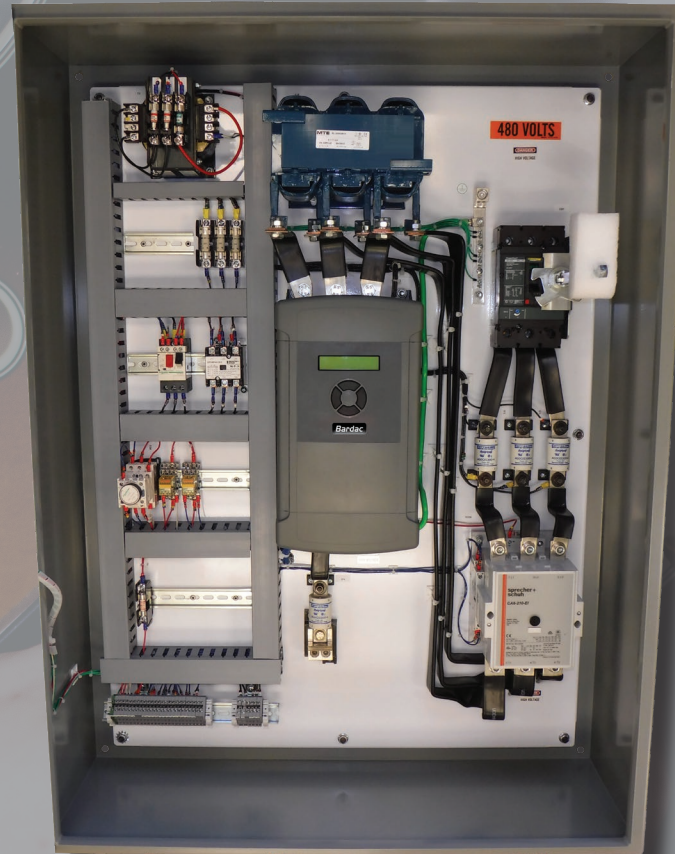

*Single Phase DC Drives
Regenerative &
Non-Regenerative
0.1 - 10 HP*

*Three Phase DC Drives
Regenerative &
Non-Regenerative
1 - 2000+ HP*