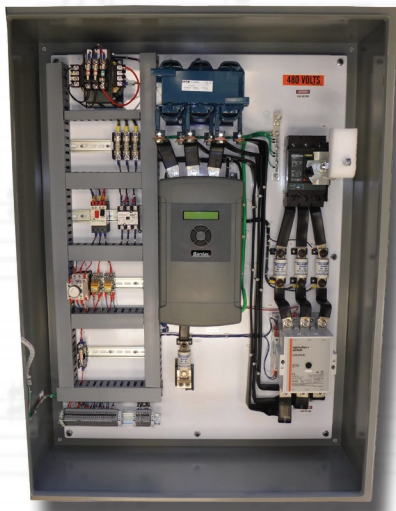

June

S	M	T	W	T	F	S
28	29	30	31	1	2	3
4	5	6	7	8	9	10
11	12	13	14	15	16	17
18	19	20	21	22	23	24
25	26	27	28	29	30	1
2	3	4	5	6	7	8

July

August

S	M	T	W	T	F	S
30	31	1	2	3	4	5
6	7	8	9	10	11	12
13	14	15	16	17	18	19
20	21	22	23	24	25	26
27	28	29	30	31	1	2
3	4	5	6	7	8	9

Sunday	Monday	Tuesday	Wednesday	Thursday	Friday	Saturday
25	26	27	28	29	30	1
2	3	4	5	6	7	8
9	10	Independence Day	12	13	14	15
16	17	18	19	20	21	22
23	24	25	26	27	28	29
30	31	1	2	3	4	5

The One Man Band always raises a laugh, but it's a great example of human ingenuity!

Bardac Modulus systems are an ingenious pre-engineered combination of drives and **drive.web** highly configurable controls that simplify system retrofits

savvy
Engineer's Day
(call for a commemorative cap)